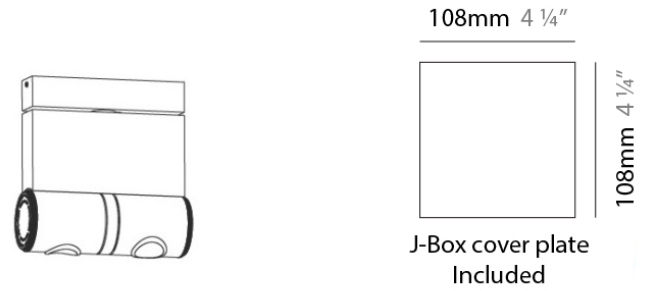

ROBOTIC SURFACE

D92166

PROJECT	
TYPE	
NOTES	
QUANTITY	
DATE	

GENERAL

Series: Robotic
Brand: Milan
Division: Design
Mounting Type: Surface
Mounting Location: Ceiling
Subcategory: Spots

PHYSICAL

Shape: Rectangle
Diameter (mm): 60
Diameter (in): 2 3/8
Length (mm): 138
Length (in): 5 7/16
Width (mm): 80
Width (in): 3 1/8
Height (mm): 144
Height (in): 5 11/16
Light Distribution: Adjustable / Direct
Weight (kg): 1.8
Weight (lbs): 4
Fixture Finish: WHI
Fixture Material: Metal

ELECTRICAL

Number of Lamps: 2
Lamp Type: LED
Total Output Wattage (W): 13.2
Max. Wattage Per Lamp (W): 6.6
Dimming: Non-Dimmable
Driver Included: Yes
Driver Location: External
Driver Type: Constant Current
Driver Class: Class 2
Input Voltage (V): 120
Lamp Voltage (V): 120
Constant Current (MA): 2 x 175
Upon Request: Dimmable option available with remote driver upon request

LED

Number of LEDs: 2
Color Temperature (°K): 2700
Max. Delivered Lumen (lm): 2 x 431.54
Nominal Lumen (lm): 2 x 800
CRI: >80 CRI

OPTICAL

Adjustability: Tilting and rotating

RATINGS AND CERTIFICATIONS

Certified By: CSA Certified to UL and CSA Standards
IP rating: IP20