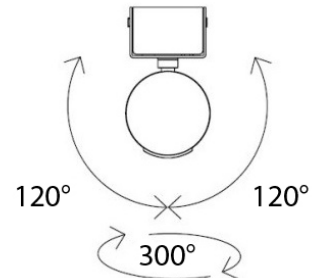

Series: Robotic
 Brand: Milan
 Division: Design
 Mounting Type: Surface
 Mounting Location: Ceiling
 Subcategory: Spots

PHYSICAL

Shape: Cylinder
 Length (mm): 90
 Length (in): 3 ⁹/₁₆"
 Width (mm): 50
 Width (in): 1 ¹⁵/₁₆"
 Height (mm): 90
 Height (in): 3 ⁹/₁₆"
 Light Distribution: Adjustable / Direct
 Weight (kg): 1.8
 Weight (lbs): 4
 Fixture Finish: WHI
 Fixture Material: Metal

108mm 4 1/4"

108mm 4 1/4"

J-Box cover plate
Included

90mm 3 9/16"

90mm 3 9/16"

50mm 1 15/16"

ROBOTIC SURFACE

D92166

PROJECT	
TYPE	
NOTES	
QUANTITY	
DATE	

GENERAL

Series: Robotic
 Brand: Milan
 Division: Design
 Mounting Type: Surface
 Mounting Location: Ceiling
 Subcategory: Spots

PHYSICAL

Shape: Rectangle
 Diameter (mm): 60
 Diameter (in): 2 3/8
 Length (mm): 138
 Length (in): 5 7/16
 Width (mm): 80
 Width (in): 3 1/8
 Height (mm): 144
 Height (in): 5 11/16
 Light Distribution: Adjustable / Direct
 Weight (kg): 1.8
 Weight (lbs): 4
 Fixture Finish: WHI
 Fixture Material: Metal

PHYSICAL

Shape: Cylinder
 Diameter (mm): 50
 Diameter (in): 1 15/16
 Length (mm): 138
 Length (in): 5 7/16
 Height (mm): 116
 Height (in): 4 9/16
 Extension (mm): 115
 Extension (in): 4 1/2
 Light Distribution: Adjustable / Direct
 Weight (kg): 1.8
 Weight (lbs): 4
 Fixture Finish: WHI
 Fixture Material: Metal