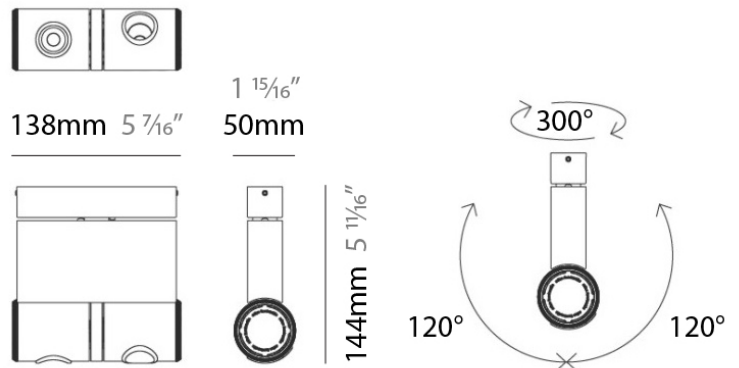

ROBOTIC SURFACE

D92166

PROJECT	
TYPE	
NOTES	
QUANTITY	
DATE	

GENERAL

Series: Robotic
Brand: Milan
Division: Design
Mounting Type: Surface
Mounting Location: Ceiling
Subcategory: Spots

PHYSICAL

Shape: Rectangle
Diameter (mm): 60
Diameter (in): 2 3/8
Length (mm): 138
Length (in): 5 7/16
Width (mm): 80
Width (in): 3 1/8
Height (mm): 144
Height (in): 5 11/16
Light Distribution: Adjustable / Direct
Weight (kg): 1.8
Weight (lbs): 4
Fixture Finish: WHI
Fixture Material: Metal

ELECTRICAL

Number of Lamps: 2
Lamp Type: LED
Total Output Wattage (W): 13.2
Max. Wattage Per Lamp (W): 6.6
Dimming: Non-Dimmable
Driver Included: Yes
Driver Location: External
Driver Type: Constant Current
Driver Class: Class 2
Input Voltage (V): 120
Lamp Voltage (V): 120
Constant Current (MA): 2 x 175
Upon Request: Dimmable option available with remote driver upon request

LED

Number of LEDs: 2
Color Temperature (°K): 2700
Max. Delivered Lumen (lm): 2 x 431.54
Nominal Lumen (lm): 2 x 800
CRI: >80 CRI

OPTICAL

Adjustability: Tilting and rotating

RATINGS AND CERTIFICATIONS

Certified By: CSA Certified to UL and CSA Standards
IP rating: IP20